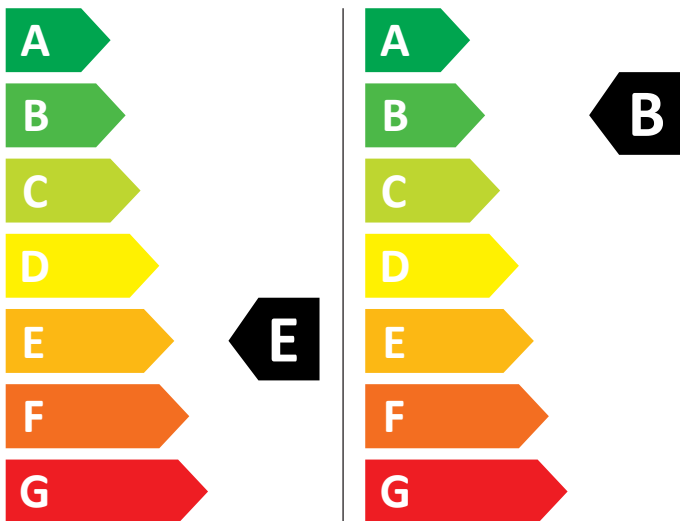

# ENERG

Samsung

WD90TA046BE

377 kWh / 100

57 kWh / 100

6,0 kg

9,0 kg

90 L